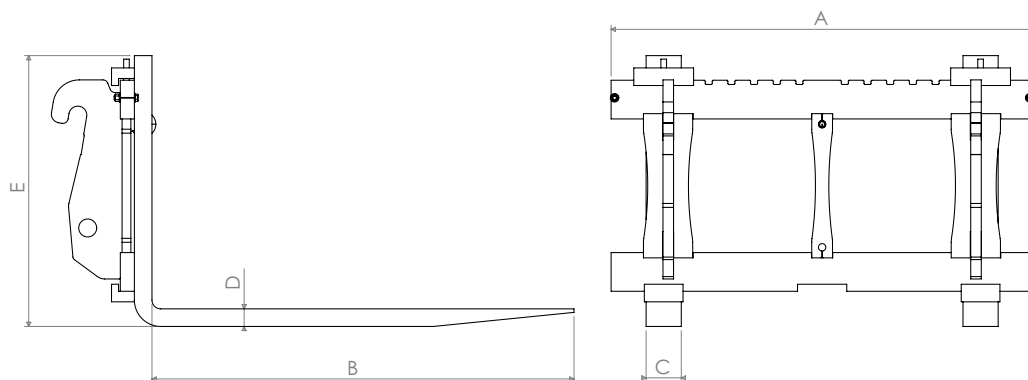

Vorkenborden (Lepels verstelbaar)

Prijzen zijn inclusief gangbare aansluiting voor snelwissel van uw loader.

Bestelcode.	AxBxCxDxE (mm.)	Draagvermogen.	Massa.*	Prijs.
VRB_1,5T_B1000_L1000	1000x1000x80x40x725	1500 Kg./ lcd 600 mm.	165 Kg.	€ 1340,-
VRB_1,5T_B1200_L1000	1000x1000x80x40x725	1500 Kg./ lcd 600 mm.	180 Kg.	€ 1375,-
VRB_2T_B1000_L1000	1000x1000x100x40x725	2000 Kg./ lcd 600 mm.	190 Kg.	€ 1535,-
VRB_2T_B1000_L1200	1000x1200x100x40x725	2000 Kg./ lcd 600 mm.	205 Kg.	€ 1550,-
VRB_2T_B1200_L1000	1200x1000x100x40x725	2000 Kg./ lcd 600 mm.	210 Kg.	€ 1555,-
VRB_2T_B1200_L1200	1200x1200x100x40x725	2000 Kg./ lcd 600 mm.	230 Kg.	€ 1570,-
VRB_2T_B1500_L1000	1500x1000x100x40x725	2000 Kg./ lcd 600 mm.	250 Kg.	€ 1640,-
VRB_2T_B1500_L1200	1500x1200x100x40x725	2000 Kg./ lcd 600 mm.	270 Kg.	€ 1655,-
VRB_3T_B1200_L1200	1200x1200x100x50x770	3000 Kg./ lcd 600 mm.	265 Kg.	€ 1875,-
VRB_3T_B1500_L1200	1500x1200x100x50x770	3000 Kg./ lcd 600 mm.	285 Kg.	€ 1925,-
VRB_3T_B1200_L1500	1200x1500x100x50x770	3000 Kg./ lcd 600 mm.	290 Kg.	€ 1990,-
VRB_3T_B1500_L1500	1500x1500x100x50x770	3000 Kg./ lcd 600 mm.	310 Kg.	€ 2040,-
VRB_3T_B2000_L1200	2000x1200x100x50x770	3000 Kg./ lcd 600 mm.	350 Kg.	€ 2250,-
VRB_3T_B2000_L1500	2000x1500x100x50x770	3000 Kg./ lcd 600 mm.	370 Kg.	€ 2340,-
VRB_4T_B1500_L1500	1500x1500x130x50x770	4000 Kg./ lcd 600 mm.	360 Kg.	€ 2480,-
VRB_4T_B2000_L1500	2000x1500x130x50x770	4000 Kg./ lcd 600 mm.	390 Kg.	€ 2685,-
VRB_5,5T_B1500_L1500	1500x1500x180x50x770	5500 Kg./ lcd 600 mm.	410 Kg.	€ 3455,-
VRB_5,5T_B2000_L1500	2000x1500x180x50x770	5500 Kg./ lcd 600 mm.	440 Kg.	€ 3975,-

* Betreft gewicht bij benadering. Dit kan per type aansluiting (loader) verschillen.